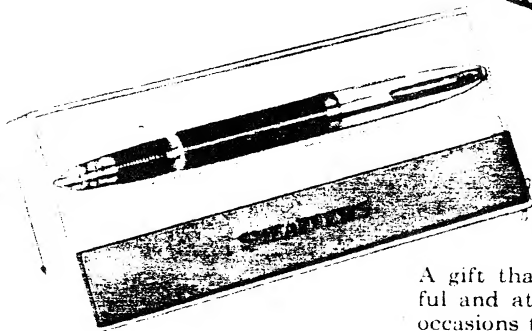

SHEAFFER'S THREESOMES

The only complete writing ensemble—a writing instrument for every writing need. A gift deluxe.

The richness of gold and Sheaffer's distinctive styling are featured in this popular model. Uses Sheaffer's "Micro-Crafted" replaceable unit, finest ever developed for long-life, dependable ballpoint writing. Retractable tip returns to barrel when not in use. Removable guard gives added protection. Gold-filled Stratowriter, plain, \$15.00; chased, \$16.20. Genuine 14K gold Stratowriter, plain, \$75.00; chased, \$81.00. All prices include federal tax.

SHEAFFER'S ENSEMBLES

A popular favorite for gift giving. Handsomely matched Sheaffer pen and pencil sets are prized, pride-inspiring gifts.

**SHEAFFER'S
THIN MODEL
GOLD-FILLED PENCIL**

A precision writing instrument that's a proudly-worn article of fine jewelry as well. Handsomely-chased, the smart design is carried out through the slender lines of this trim new model. A distinctive gift that's as useful as it is beautiful. Gift-boxed, \$7.50 plus fed. tax.

SHEAFFER'S PENS

A gift that becomes increasingly useful and attractive. For on future gift occasions this fine Sheaffer pen can be matched with companion pencil and Stratowriter ballpoint to build it into the finest set of writing instruments anyone can own.